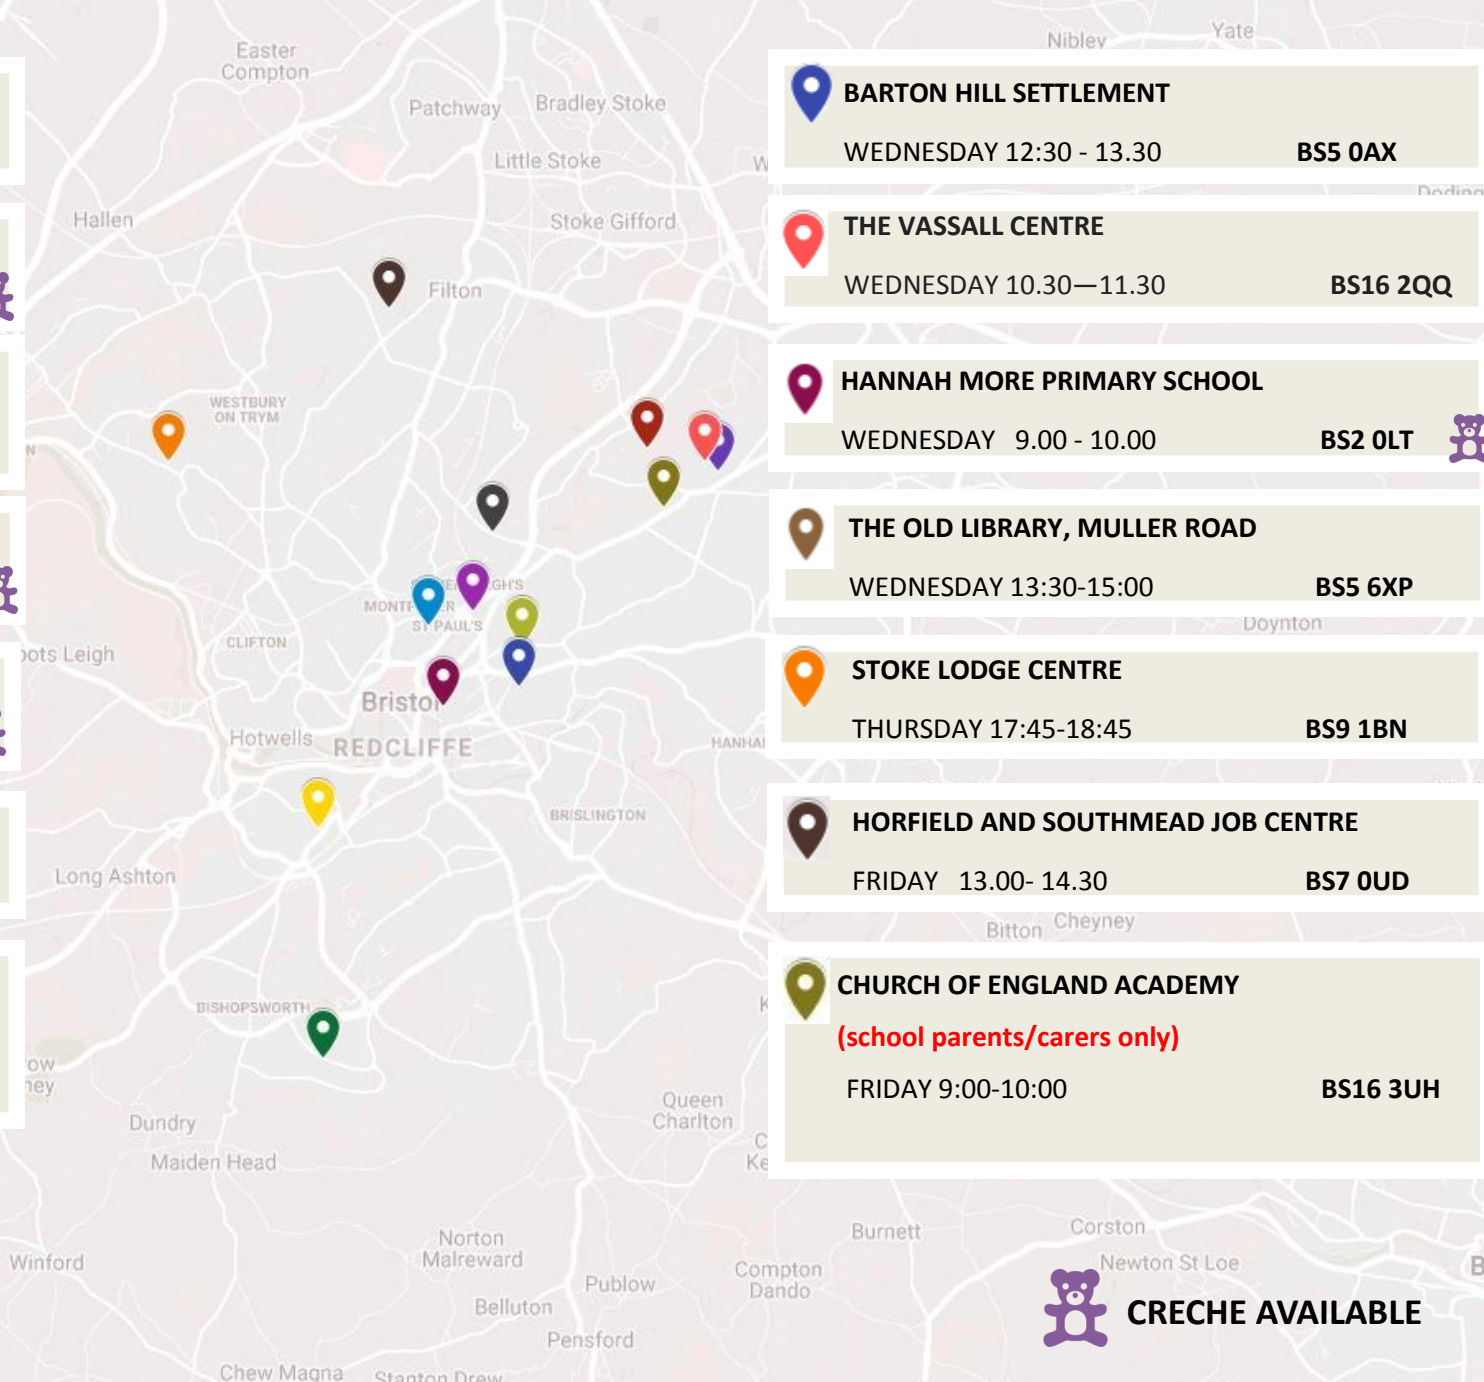

ST PAUL'S LEARNING & FAMILY CENTRE

MONDAY 10:30—12:00 **BS2 8XJ**

LITTLE HAYES AND HILLFIELDS FAMILY CENTRE

MONDAY 10:00—11:00 **BS16 2QS**

JUNCTION 3 LIBRARY

MONDAYS 13:45-15:15 **BS5 0YN**

COMPASS POINT SCHOOL & CHILDREN'S CENTRE

TUESDAY 9.30 - 10.30 **BS3 3AU**

HARTCLIFFE NURSERY & CHILDREN'S CENTRE

TUESDAY 10.00 - 11.30 **BS13 0JW**

EASTON COMMUNITY CENTRE

TUESDAY 10.00 - 11.00 **BS5 6AW**

BEGBROOK PRIMARY ACADEMY

(school parents/carers only)

WEDNESDAY 14:15-15:15 **BS16 1HG**

BARTON HILL SETTLEMENT

WEDNESDAY 12:30 - 13.30 **BS5 0AX**

THE VASSALL CENTRE

WEDNESDAY 10.30—11.30 **BS16 2QQ**

HANNAH MORE PRIMARY SCHOOL

WEDNESDAY 9.00 - 10.00 **BS2 0LT**

THE OLD LIBRARY, MULLER ROAD

WEDNESDAY 13:30-15:00 **BS5 6XP**

STOKE LODGE CENTRE

THURSDAY 17:45-18:45 **BS9 1BN**

HORFIELD AND SOUTHMEAD JOB CENTRE

FRIDAY 13.00- 14.30 **BS7 0UD**

CHURCH OF ENGLAND ACADEMY

(school parents/carers only)

FRIDAY 9:00-10:00 **BS16 3UH**

CRECHE AVAILABLE